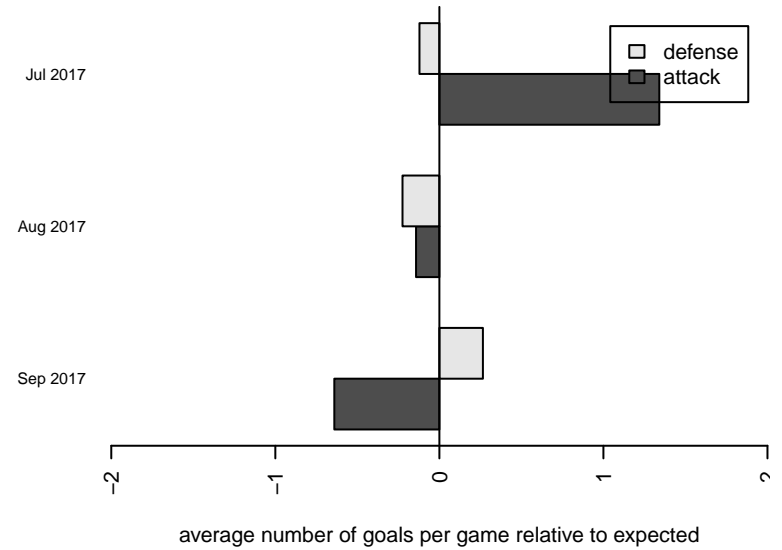

Performance relative to 13 month average