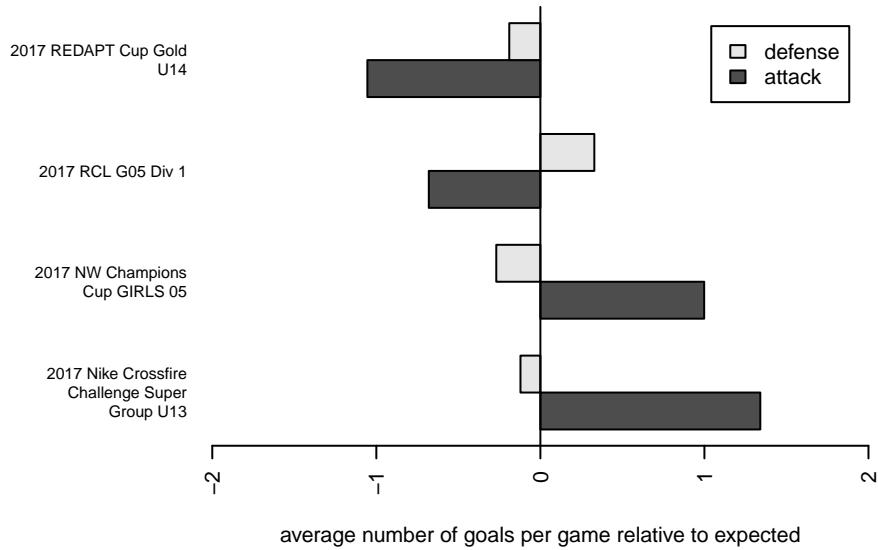

Crossfire Premier A G05

Crossfire Premier
 Redmond, WA
 G05 total strength=1749
 attack=23.13 defense=31.02
 fall league = RCL G05 Div 1

alt names used:
 Crossfire Premier G05 A
 CROSSFIRE PREMIER G2005-A
 CROSSFIRE PREMIER G2005-A (WA)

Venues played:
 2017 Nike Crossfire Challenge Super Group U'
 2017 REDAPT Cup Gold U14
 2017 NW Champions Cup GIRLS 05
 2017 RCL G05 Div 1

Crossfire Premier A G05
 Dots are actual minus expected GF (blue circles) and GA (red triangles).
 Blue line is smoothed change in attack strength. Red is smoothed change in defense strength.

**attack and defense variance (black dot)
relative to other teams
and top 10 in region**

**attack and defense rating
relative to others at age
and all opponents in last 13 months**

Performance relative to 13 month average