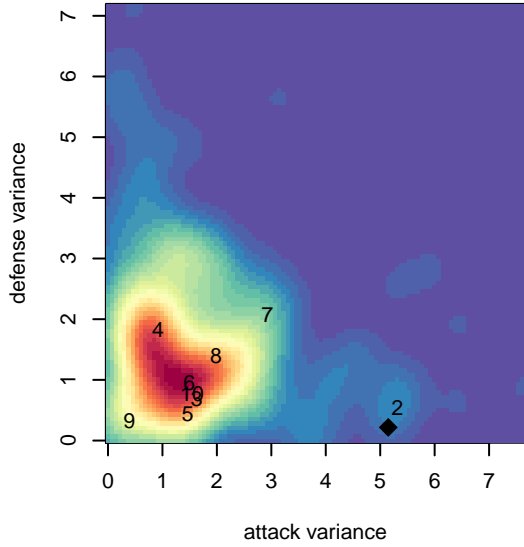

Crossfire Premier A G05

Crossfire Premier
 Redmond, WA
 G05 total strength=1749
 attack=23.13 defense=31.02
 fall league = RCL G05 Div 1

alt names used:
 Crossfire Premier G05 A
 CROSSFIRE PREMIER G2005-A
 CROSSFIRE PREMIER G2005-A (WA)

Venues played:
 2017 Nike Crossfire Challenge Super Group U'
 2017 REDAPT Cup Gold U14
 2017 NW Champions Cup GIRLS 05
 2017 RCL G05 Div 1

Crossfire Premier A G05
 Dots are actual minus expected GF (blue circles) and GA (red triangles).
 Blue line is smoothed change in attack strength. Red is smoothed change in defense strength.

**attack and defense variance (black dot)
relative to other teams
and top 10 in region**

**attack and defense rating
relative to others at age
and all opponents in last 13 months**

Performance relative to 13 month average