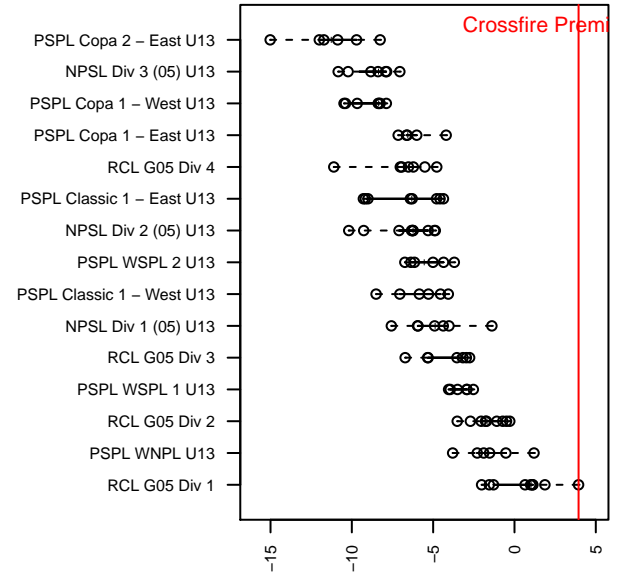

Crossfire Premier A G05

Crossfire Premier
 Redmond, WA
 G05 total strength=1749
 attack=23.13 defense=31.02
 fall league = RCL G05 Div 1

alt names used:
 Crossfire Premier G05 A
 CROSSFIRE PREMIER G2005-A
 CROSSFIRE PREMIER G2005-A (WA)

Venues played:
 2017 Nike Crossfire Challenge Super Group U'
 2017 REDAPT Cup Gold U14
 2017 NW Champions Cup GIRLS 05
 2017 RCL G05 Div 1

Crossfire Premier A G05
 Dots are actual minus expected GF (blue circles) and GA (red triangles).
 Blue line is smoothed change in attack strength. Red is smoothed change in defense strength.

**attack and defense variance (black dot)
relative to other teams
and top 10 in region**

**attack and defense rating
relative to others at age
and all opponents in last 13 months**

Performance relative to 13 month average