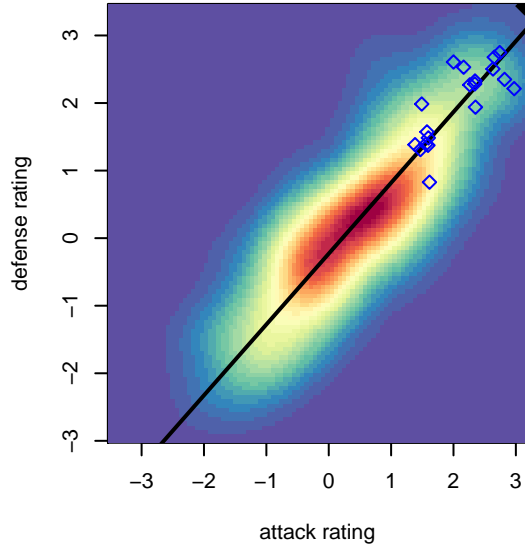

Crossfire Premier A G05

Crossfire Premier
 Redmond, WA
 G05 total strength=1749
 attack=23.13 defense=31.02
 fall league = RCL G05 Div 1

alt names used:
 Crossfire Premier G05 A
 CROSSFIRE PREMIER G2005-A
 CROSSFIRE PREMIER G2005-A (WA)

Venues played:
 2017 Nike Crossfire Challenge Super Group U'
 2017 REDAPT Cup Gold U14
 2017 NW Champions Cup GIRLS 05
 2017 RCL G05 Div 1

Crossfire Premier A G05
 Dots are actual minus expected GF (blue circles) and GA (red triangles).
 Blue line is smoothed change in attack strength. Red is smoothed change in defense strength.

**attack and defense variance (black dot)
relative to other teams
and top 10 in region**

**attack and defense rating
relative to others at age
and all opponents in last 13 months**

Performance relative to 13 month average