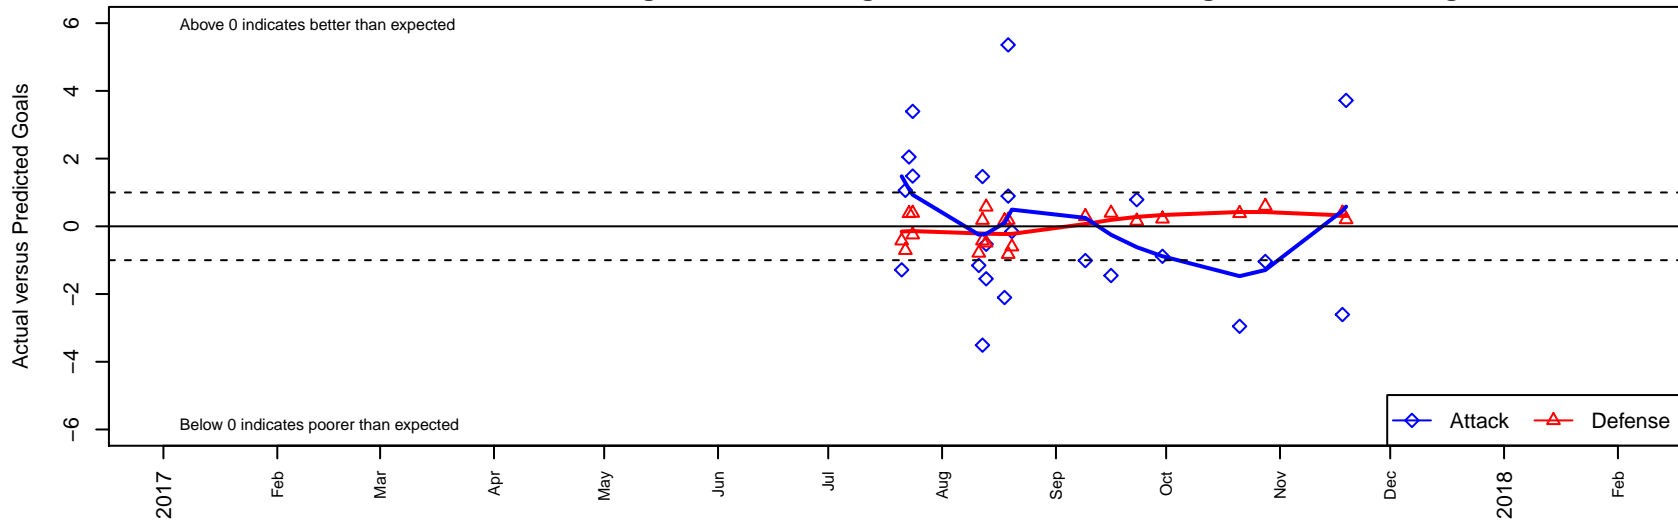

Crossfire Premier A G05

Crossfire Premier
 Redmond, WA
 G05 total strength=1749
 attack=23.13 defense=31.02
 fall league = RCL G05 Div 1

alt names used:
 Crossfire Premier G05 A
 CROSSFIRE PREMIER G2005-A
 CROSSFIRE PREMIER G2005-A (WA)

Venues played:
 2017 Nike Crossfire Challenge Super Group U'
 2017 REDAPT Cup Gold U14
 2017 NW Champions Cup GIRLS 05
 2017 RCL G05 Div 1

Crossfire Premier A G05
 Dots are actual minus expected GF (blue circles) and GA (red triangles).
 Blue line is smoothed change in attack strength. Red is smoothed change in defense strength.

**attack and defense variance (black dot)
relative to other teams
and top 10 in region**

**attack and defense rating
relative to others at age
and all opponents in last 13 months**

Performance relative to 13 month average